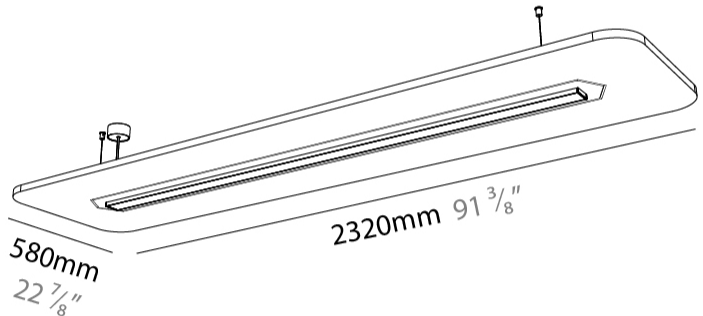

Holder Finish: [SSR / BKV / CWI / CRY / HAB / LAG / UFT / ITA / RUA / RUR / MIC / FTG / MYG / TWT / LOD / PUS / FRO / FUP / KIA / POP / BLS / SPG / MEY / GOH / GUM / CHC / COM / ABZ / JAG](#)

Accent Finish: [OPL / MPM / CMP / BKR / WHR / GCL / WWR / WWL / WDA](#)

Acoustic Finish: [SFW / CYW / SEE / SYN / MTS / PMB / TTN / CYB / STO / DPE / BES / SHB / ARE / ANE / VRD / CRF](#)

Fixture Material: [Acoustic / Aluminum / PMMA](#)

Primary Material: [Acoustic](#)

Cable Details: [2000mm/78 3/4" or 6000mm/236 1/4" Cable, - Transparent](#)

ELECTRICAL

Lamp Type: LED
Input Wattage (W): 38.7
Total Output Wattage (W): 35.5
Dimming: [Non-dimming / DALI Dimming / MATTER Dimming](#)
Driver Included: No
Driver Location: Remote
Driver Class: Class 2
Input Voltage (V): 120 - 277
Upon Request: [0 - 10V Dimming / Phase Dimming](#)

LED

Color Temperature (°K): [2700 / 3000 / 3500 / 4000](#)
Max. Delivered Lumen (lm): Max 5540
Nominal Lumen (lm): Max 6420
CRI: >90 CRI
Lamp Life (hrs): 50000

OPTICAL

RATINGS AND CERTIFICATIONS

Certified By: Certified for North American Standards

© 2026, T 1800-388-3382, F 416-247-9319, www.zaneen.com

Available for International specifications by adding 'INT' at the end of the existing Model #. For assistance on 'custom' specifications, contact zteam@zaneen.com. In a constant effort to supply the best product, we reserve the right to change specifications or materials without notice. The most recent specification sheets are found at zaneen.com