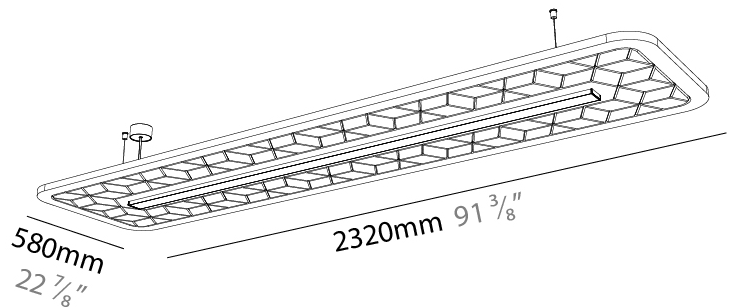

Holder Finish: [SSR / BKV / CWI / CRY / HAB / LAG / UFT / ITA / RUA / RUR / MIC / FTG / MYG / TWT / LOD / PUS / FRO / FUP / KIA / POP / BLS / SPG / MEY / GOH / GUM / CHC / COM / ABZ / JAG](#)

Accent Finish: [OPL / MPM / CMP / BKR / WHR / GCL / WWR / WWL / WDA](#)

Acoustic Finish: [SFW / CYW / SEE / SYN / MTS / PMB / TTN / CYB / STO / DPE / BES / SHB / ARE / ANE / VRD / CRF](#)

Fixture Material: [Acoustic / Aluminum / PMMA](#)

Primary Material: [Acoustic](#)

Cable Details: [2000mm/78 3/4" or 6000mm/236 1/4" Cable, - Transparent](#)

ELECTRICAL

Lamp Type: LED
Input Wattage (W): 38.7
Total Output Wattage (W): 35.5
Dimming: [Non-dimming / DALI Dimming / MATTER Dimming](#)
Driver Included: No
Driver Location: Remote
Driver Class: Class 2
Input Voltage (V): 120 - 277
Upon Request: [0 - 10V Dimming / Phase Dimming](#)

LED

Color Temperature (°K): [2700 / 3000 / 3500 / 4000](#)
Max. Delivered Lumen (lm): Max 5540
Nominal Lumen (lm): Max 6420
CRI: >90 CRI
Lamp Life (hrs): 50000

OPTICAL

RATINGS AND CERTIFICATIONS

Certified By: Certified for North American Standards

IP Rating: [IP20](#) © 2026, T 1800-388-3382, F 416-247-9319, www.zaneen.com

Available for International specifications by adding 'INT' at the end of the existing Model #. For assistance on 'custom' specifications, contact zteam@zaneen.com. In a constant effort to supply the best product, we reserve the right to change specifications or materials without notice. The most recent specification sheets are found at zaneen.com